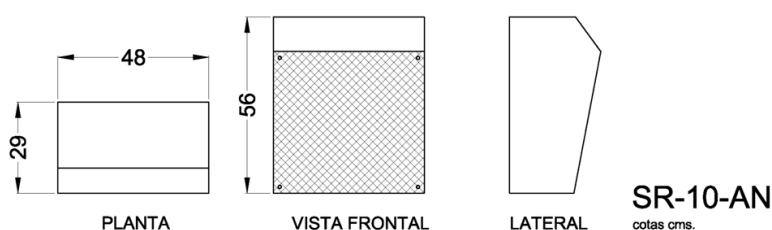

## Enclosure

---

Dimensions cm (H x W x D)	56 x 48 x 29
---------------------------	--------------

---

Net Weight	17 Kg
------------	-------

---

SR-10-AN

---